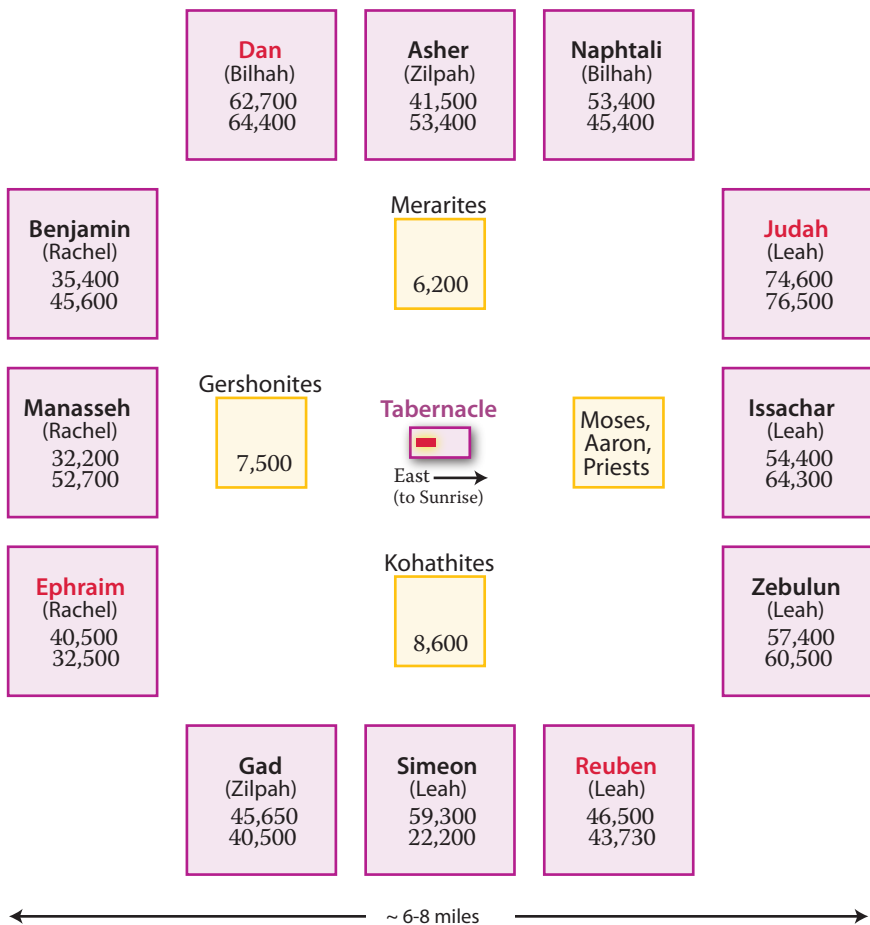

Israel's 40 Years in the Wilderness

Exodus – Deuteronomy

The Tabernacle in the Wilderness

Exodus 25-40

Court of the Tabernacle

Entrance (facing East)

Order of March

- 1st Camp of Judah
- 2nd Camp of Reuben
Tent of Meeting with Levites
- 3rd Camp of Ephraim
- 4th Camp of Dan

Count of Warriors

1st Census	Nu 1	603,550
2nd Census	Nu 26	601,730

Total Population
Over 2 Million