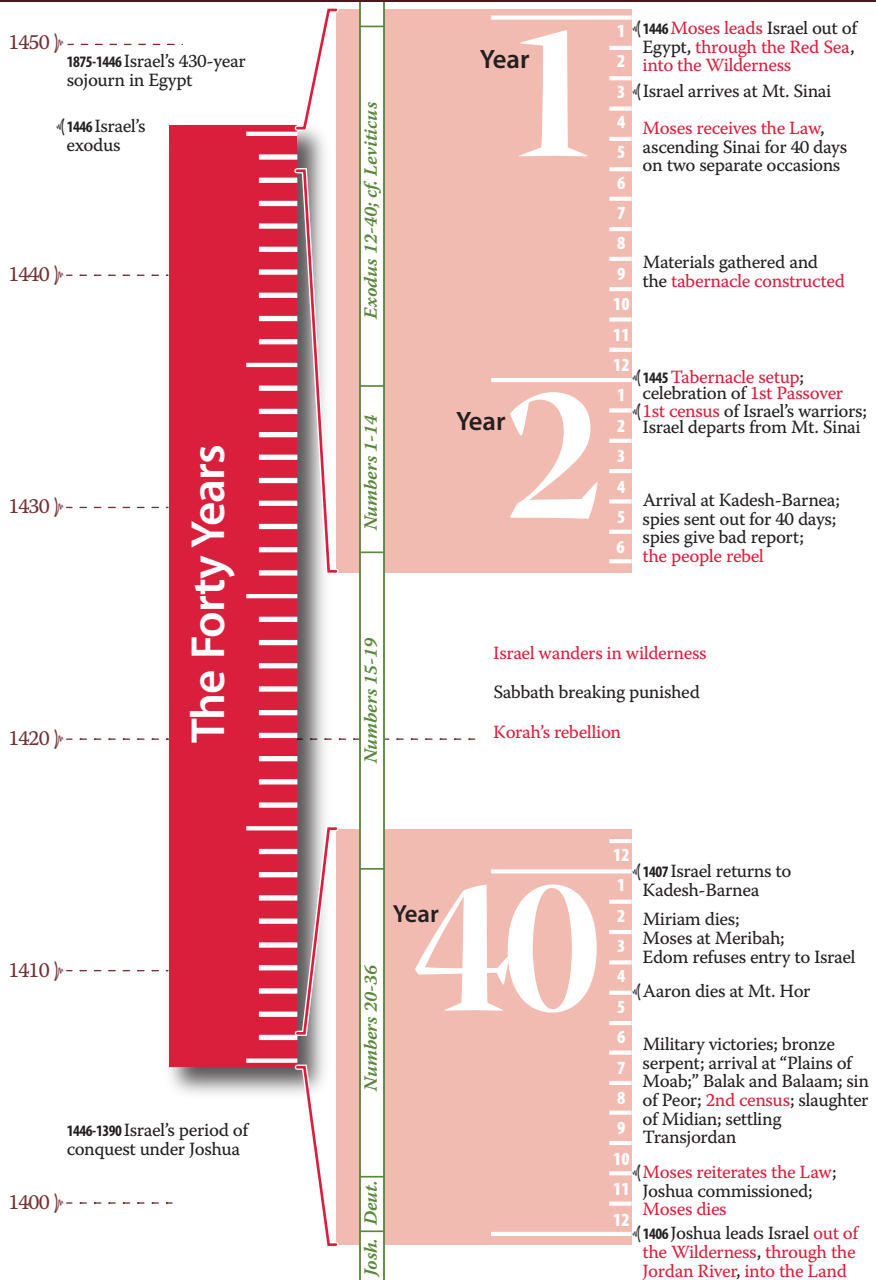

Israel's 40 Years in the Wilderness

Exodus – Deuteronomy

The Tabernacle in the Wilderness

Exodus 25-40

Court of the Tabernacle

Entrance (facing East)

Order of March

- 1st Camp of Judah
- 2nd Camp of Reuben
Tent of Meeting with Levites
- 3rd Camp of Ephraim
- 4th Camp of Dan

Count of Warriors

1st Census	Nu 1	603,550
2nd Census	Nu 26	601,730

Total Population
Over 2 Million